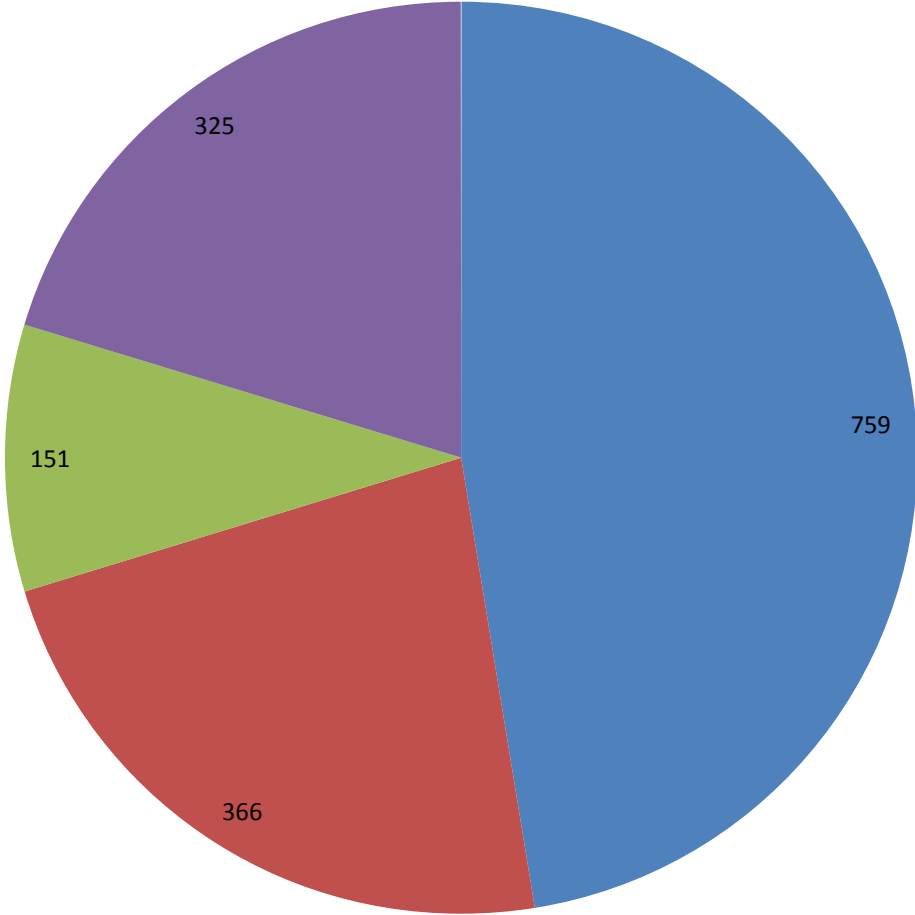

DRS Case Statistics
Fiscal Year 2013
(As of 7-31-13)

- New Cases Submitted
- Mediations w/Agreement
- Mediations w/No Agreement
- Total Closed Cases w/o Mediation

71% Mediation Success Rate